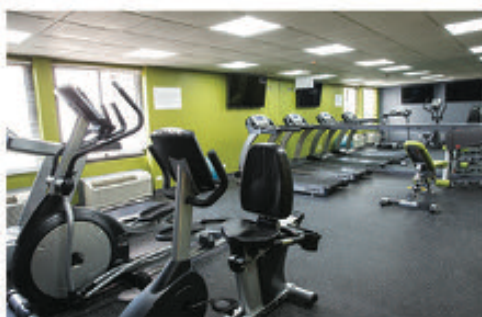

**GUESTROOMS & AMENITIES**

- 140 Guestrooms: 71 King Singles, 69 Full Doubles
- 37" HDTV featuring 60+ channels
- Complimentary Wireless Wi-Fi
- Work desk, ergonomic chair, Refrigerator, microwave and in-room safe
- 24/7 Fitness Center: Treadmill, elliptical, bicycle, free weights
- 24/7 Business Center in hotel lobby
- Complimentary parking for cars and buses
- The Market Gift Shop to meet your travel needs

**MEETINGS, BANQUETS & MORE**

- 4700 sq. ft Grand Ballroom w/ modern decor
- 24/7 Business Center
- Experienced sales and meeting professionals on site
- State-of-the-art lighting and audio visual equipment (on property)
- Four lane boutique bowling alley for private, company and social events
- Flexible meeting space
- Corporate meeting packages