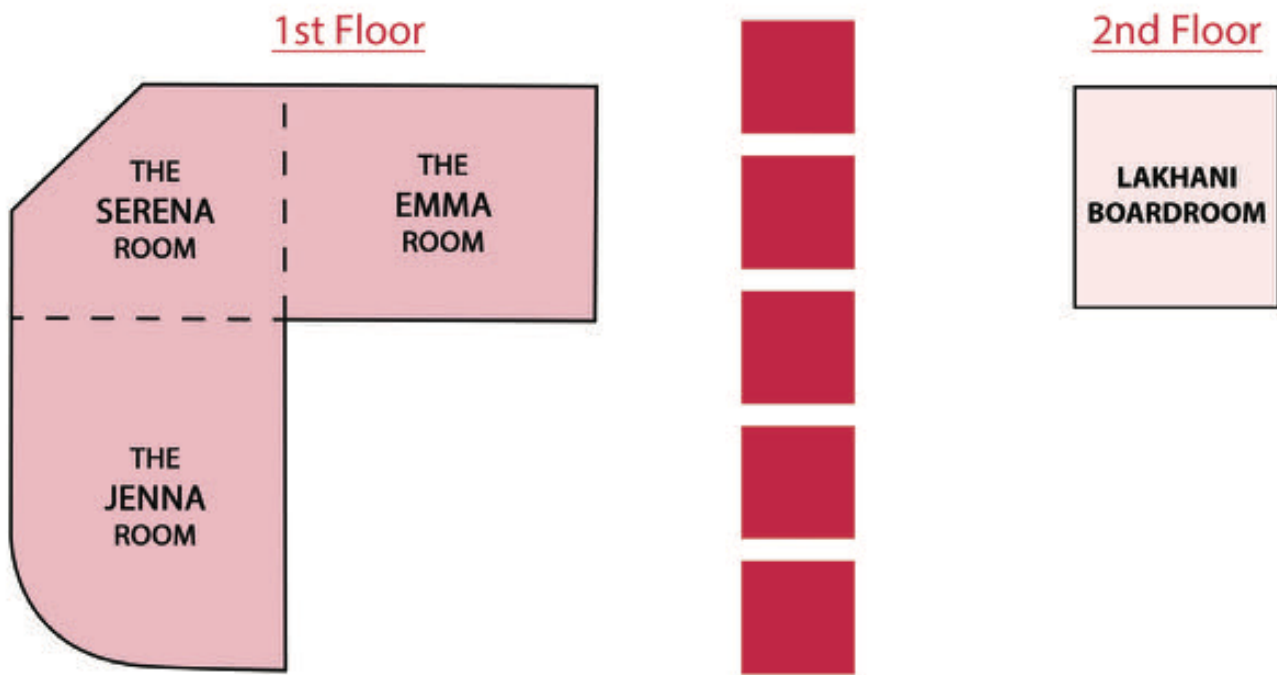

**GUESTROOMS & AMENITIES**

- 140 Guestrooms: 71 King Singles, 69 Full Doubles
- 37" HDTV featuring 60+ channels
- Complimentary Wireless Wi-Fi
- Work desk, ergonomic chair, Refrigerator, microwave and in-room safe
- 24/7 Fitness Center: Treadmill, elliptical, bicycle, free weights
- 24/7 Business Center in hotel lobby
- Complimentary parking for cars and buses
- The Market Gift Shop to meet your travel needs

**MEETINGS, BANQUETS & MORE**

- 4700 sq. ft Grand Ballroom w/ modern decor
- 24/7 Business Center
- Experienced sales and meeting professionals on site
- State-of-the-art lighting and audio visual equipment (on property)
- Four lane boutique bowling alley for private, company and social events
- Flexible meeting space
- Corporate meeting packages

## Meeting and Banquet Facilities

Room	Square Feet	Dimensions	Classroom	Banquet	Conference	Theater	U-Shape
Jenna	1435	35 x 41	100	120	50	240	40
Serena	1260	35 x 36	90	105	45	160	40
Emma	1175	47 x 25	85	100	40	150	35
Jenna/Serena	2695	70 x 77	190	225	95	400	80
Serena/Emma	2435	82 x 61	175	205	85	310	75
Ballroom (Jenna/Serena/Emma combined)	3870	117 x 102	275	325	135	550	115
Lakhani Boardroom	408	24 x 17	30	35	12	50	12
Village Inn Pizzeria	See Sales/Catering						
Bowling Alley/Prefunction	See Sales/Catering						