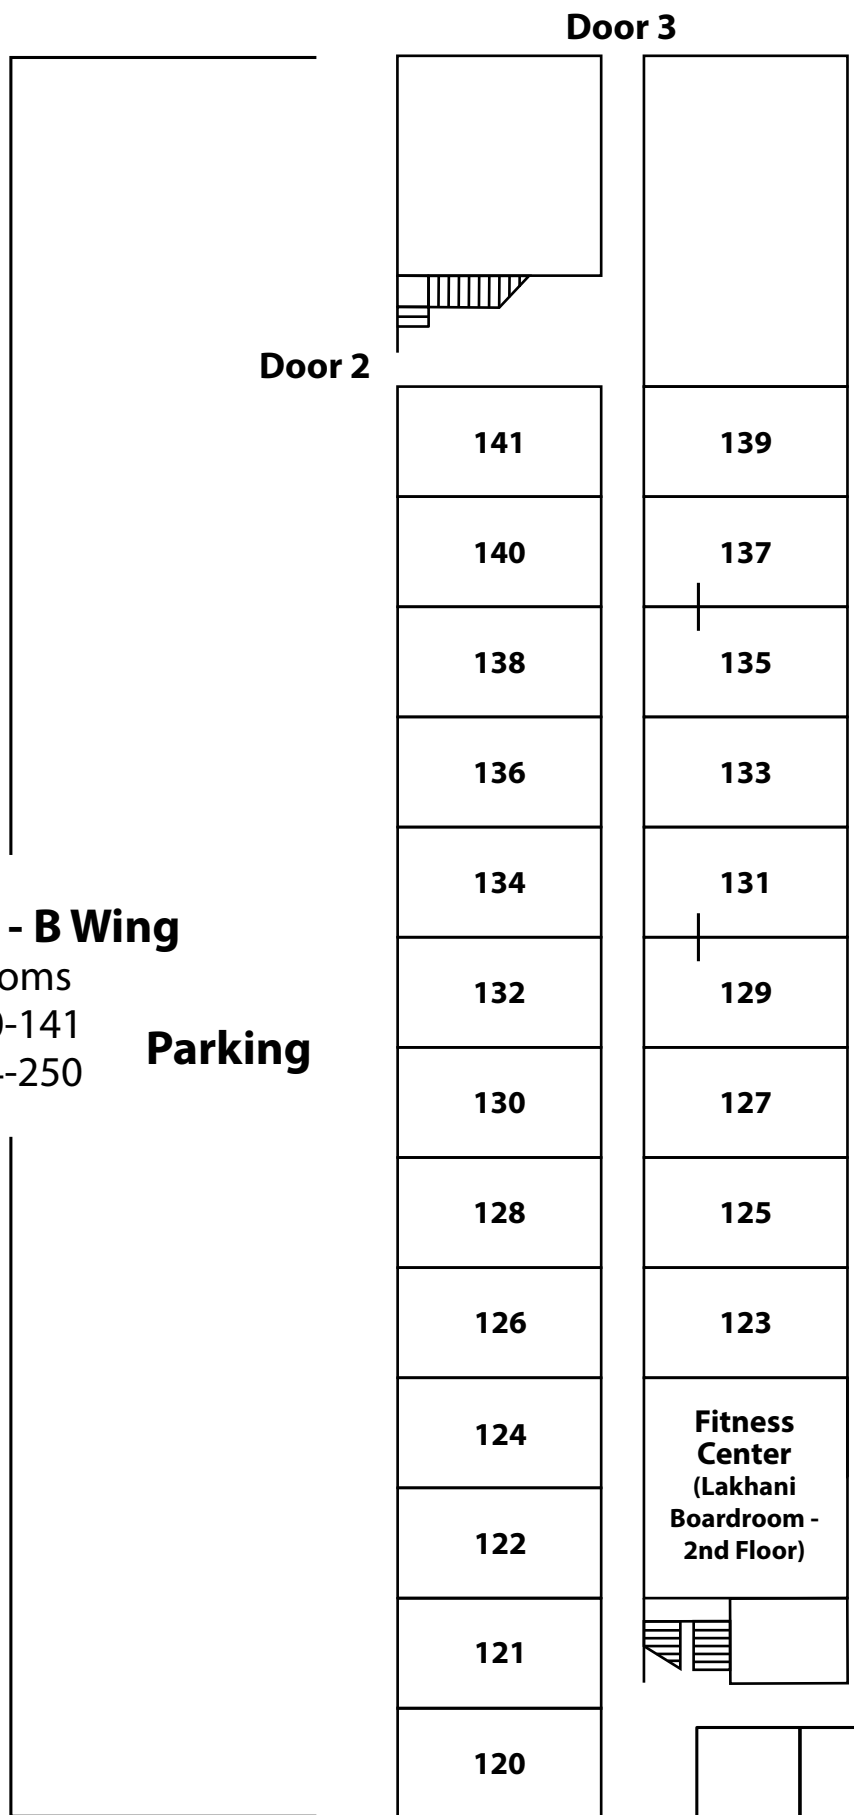

# CHICAGO EXECUTIVE AIRPORT

**2-Story - B Wing**  
Rooms  
120-141  
224-250

**2-Story - A Wing**  
Rooms  
101-119  
201-223

**2-Story - C Wing**  
Rooms  
150-173  
252-276

## MILWAUKEE AVENUE