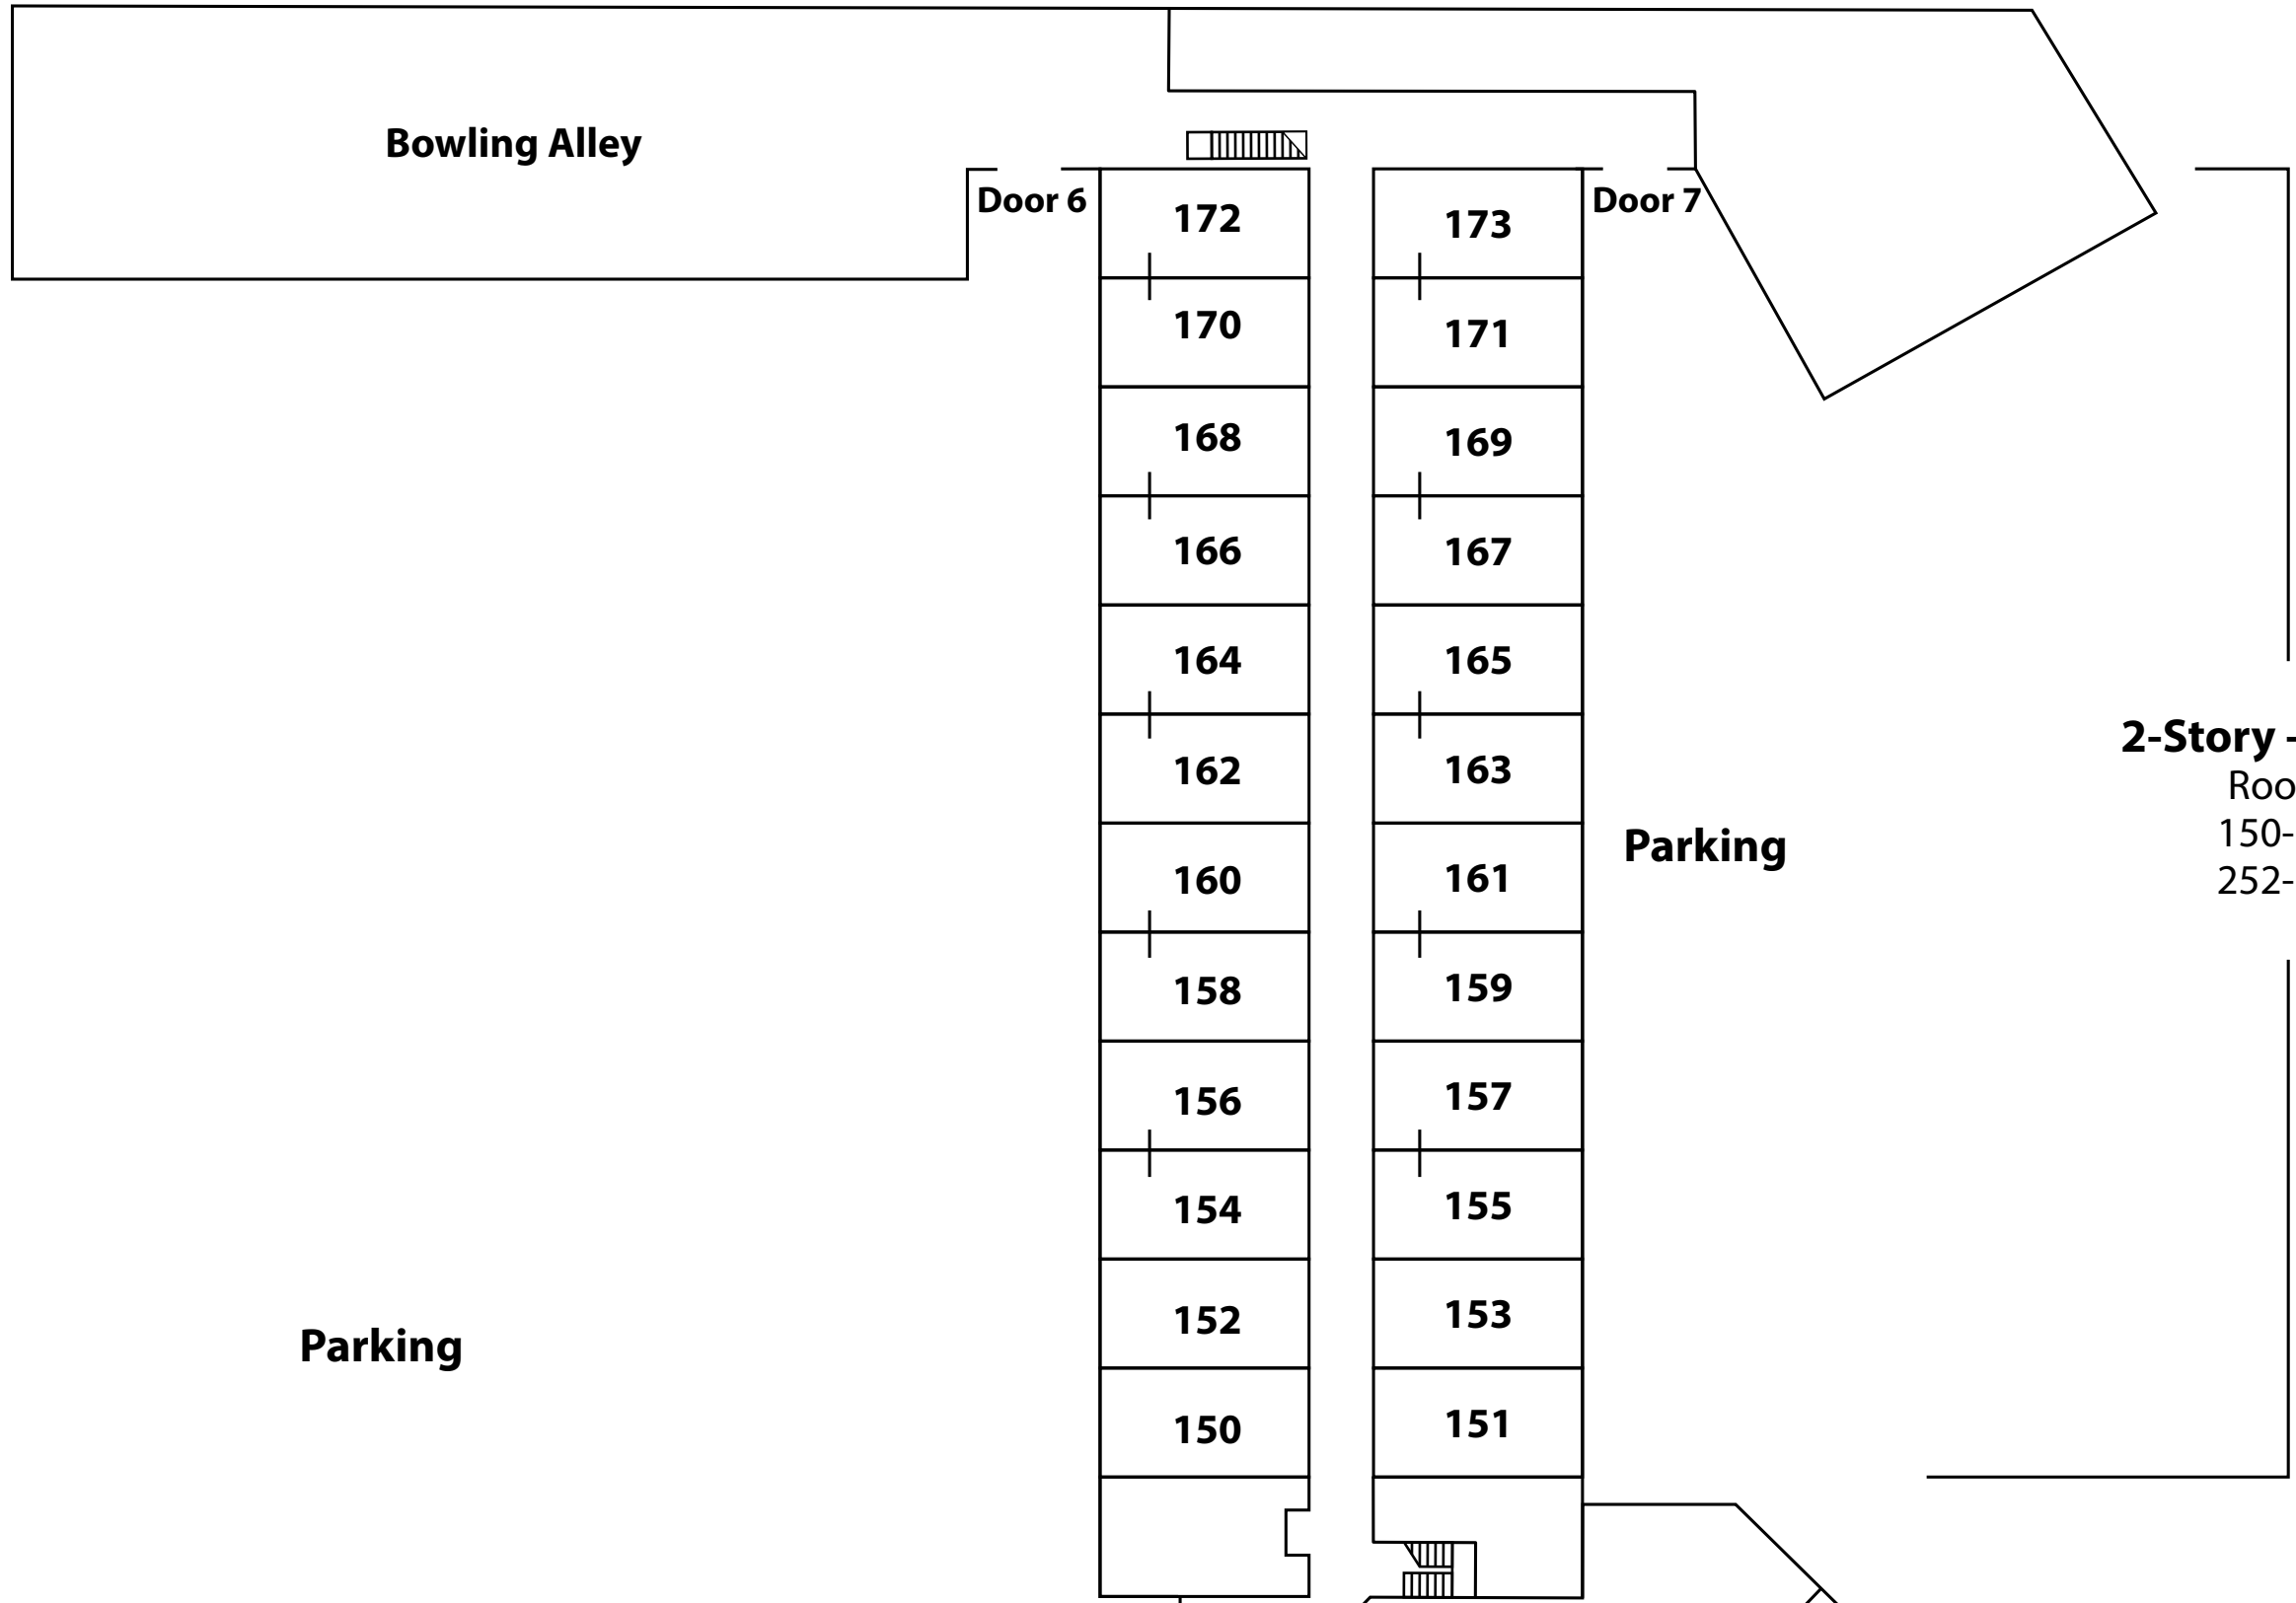

# CHICAGO EXECUTIVE AIRPORT

**2-Story - B Wing**  
Rooms  
120-141  
224-250

**2-Story - A Wing**  
Rooms  
101-119  
201-223

**2-Story - C Wing**  
Rooms  
150-173  
252-276

## MILWAUKEE AVENUE