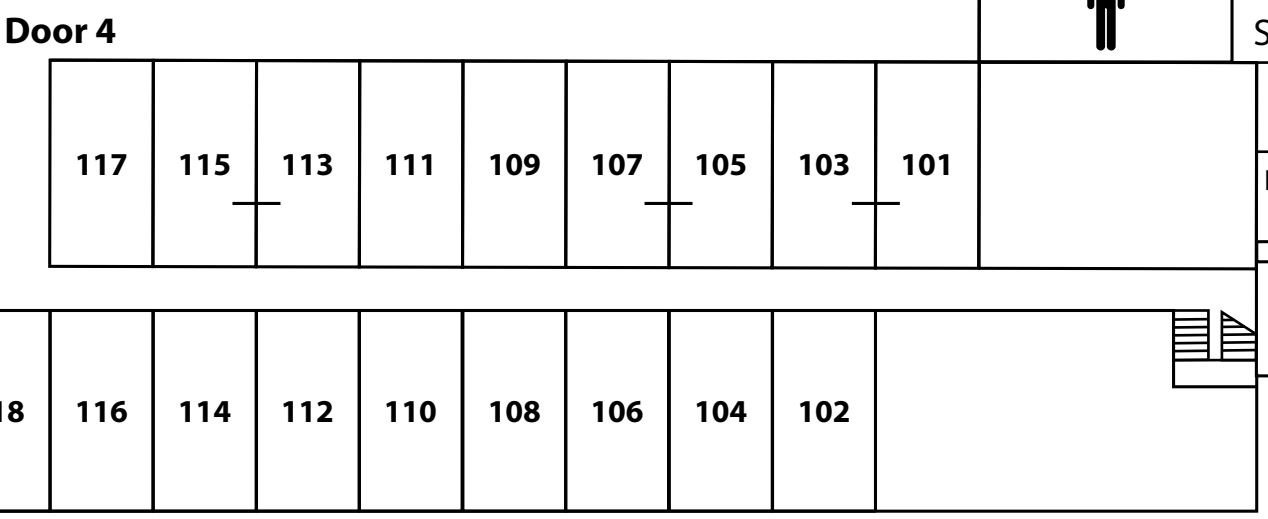

# CHICAGO EXECUTIVE AIRPORT

**2-Story - B Wing**  
Rooms  
120-141  
224-250

**2-Story - A Wing**  
Rooms  
101-119  
201-223

**2-Story - C Wing**  
Rooms  
150-173  
252-276