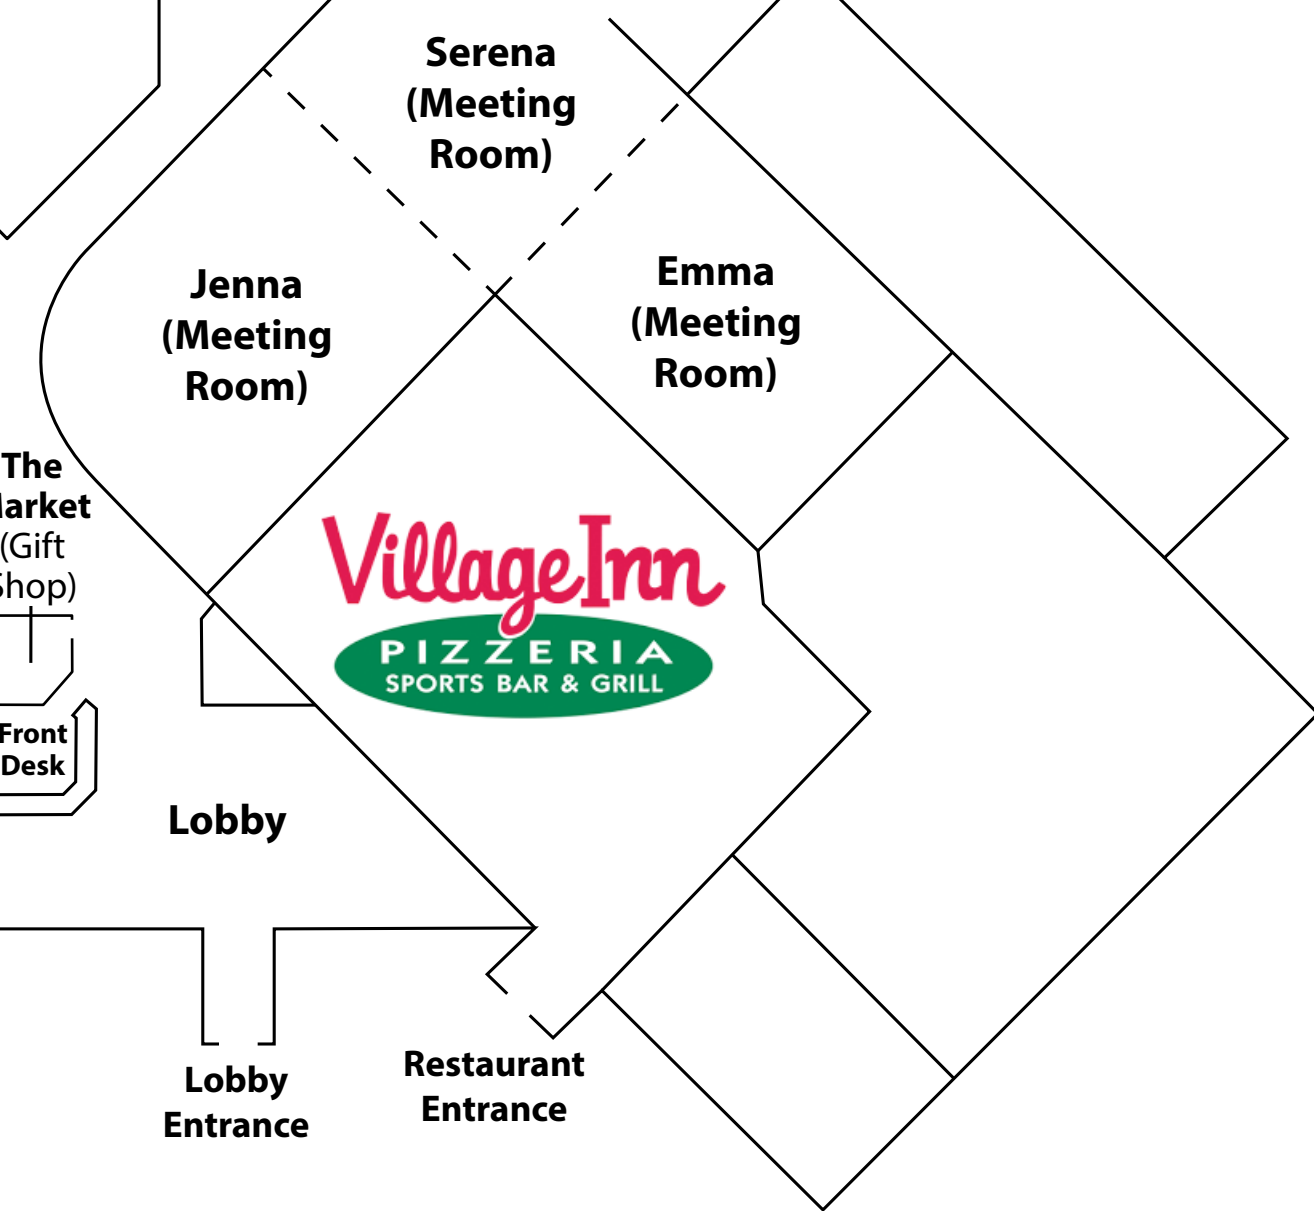

# CHICAGO EXECUTIVE AIRPORT

**2-Story - B Wing**  
Rooms  
120-141  
224-250

**2-Story - A Wing**  
Rooms  
101-119  
201-223

**2-Story - C Wing**  
Rooms  
150-173  
252-276

## MILWAUKEE AVENUE